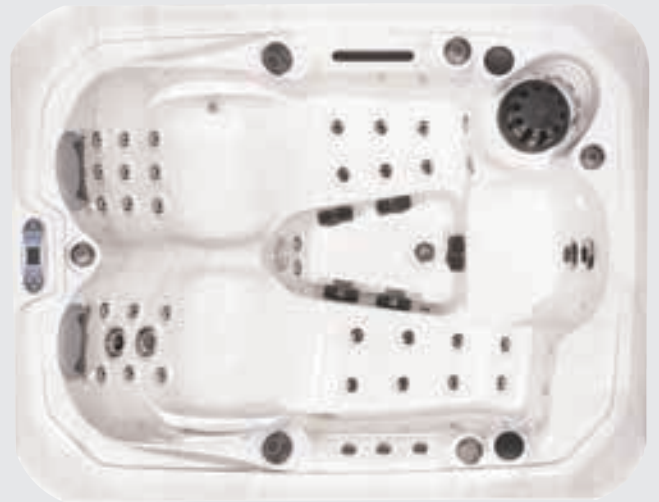

## FEATURED JETS

43 Total Jets

4 x 3.5 inch Jets

39 x 2 inch Jets

## FEATURES

People	3
Dimensions	84 x 64 x 35 inch
Seat layout	1 seat + 2 loungers
LED Lighting	✓ Premium
Music	Bluetooth
Ozone	✓
Insulation	Platinum Premium Shield
Electrical Supply Required	50 Amp / 220V
Heater	5.5kw
Pumps	2 x 5 BHP, 2 HP <i>continuous</i>
Circulation Pump	1 x 0.53 HP